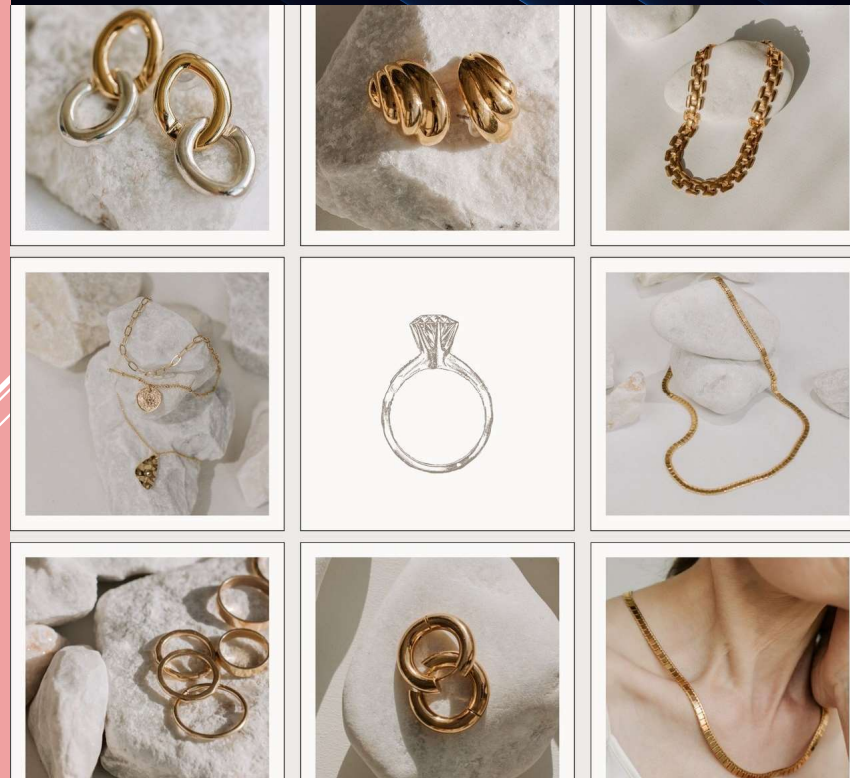

GEMSTONE STALL

By

SHRI BALAJI EXIMS

AN ISO 9001:2015, 14001:2015, 18001:2015 CERTIFIED COMPANY

4m x 3m = 12 Sqmtr

GEMSTONE STALL

4m x 3m = 12 Sqmtr

Stall Inclusions :
Tall Glass – 2 No's
Top Glass – 3 No's
Chair – 3 No's
Table – 1 No's
Waste Paper Bin – 1 No's
Power Socket – 1 No's
Track Light – 6 No's
Facia Name – As per Plan