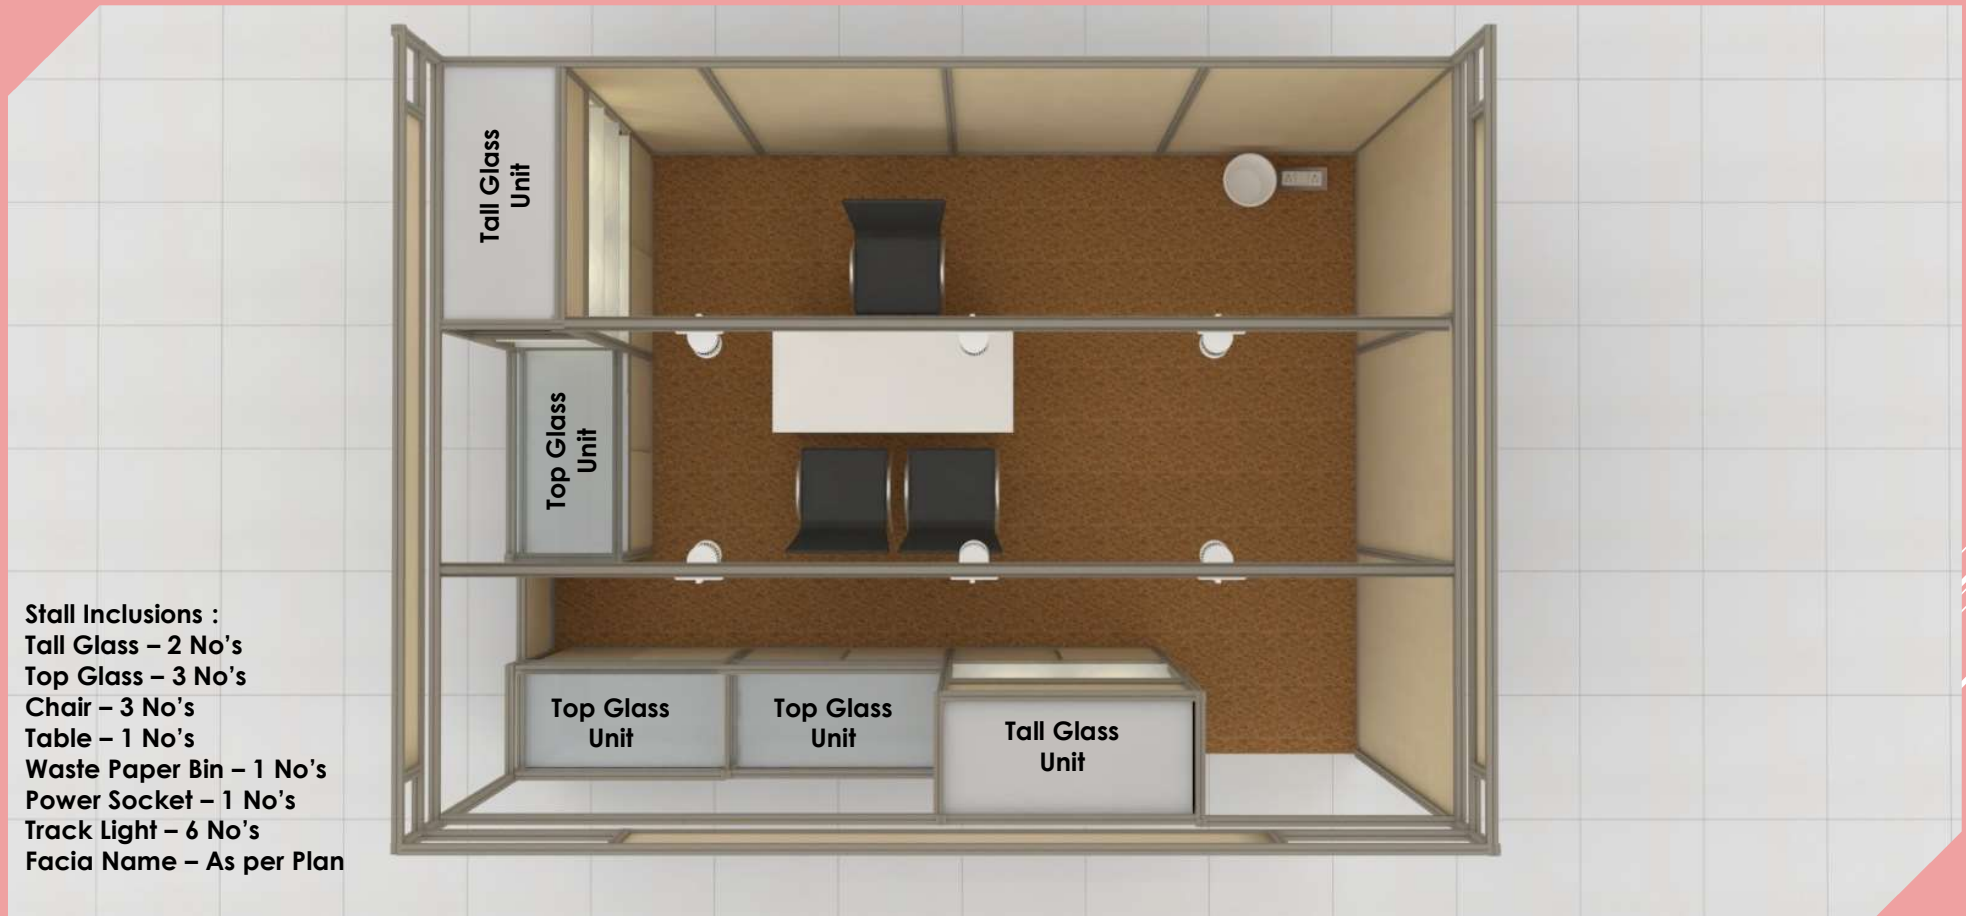

Top Glass
Unit

Top Glass
Unit

Tall Glass
Unit

GEMSTONE STALL

4m x 3m = 12 Sqmtr

- Stall Inclusions :**
Tall Glass – 2 No's
Top Glass – 3 No's
Chair – 3 No's
Table – 1 No's
Waste Paper Bin – 1 No's
Power Socket – 1 No's
Track Light – 6 No's
Facia Name – As per Plan

Tall Glass Unit

Top Glass Unit

Top Glass Unit

Top Glass Unit

Tall Glass Unit

GEMSTONE STALL

4m x 3m = 12 Sqmtr

Stall Inclusions :
Tall Glass – 2 No's
Top Glass – 3 No's
Chair – 3 No's
Table – 1 No's
Waste Paper Bin – 1 No's
Power Socket – 1 No's
Track Light – 6 No's
Facia Name – As per Plan