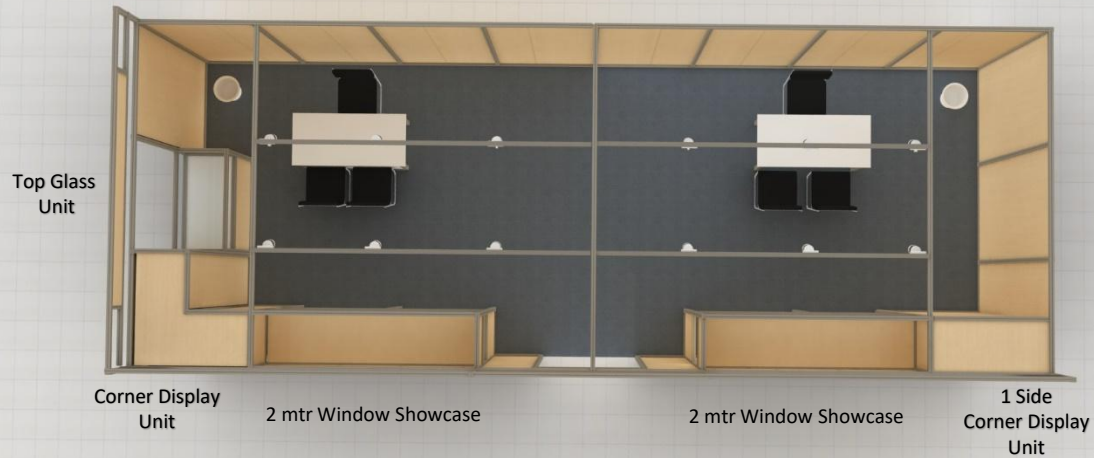

GEMSTONE STALL 8X3 = 24 Sqmtr

Stall Inclusions :

- Tall Glass – 2 No's
- Top Glass – 3 No's
- Corner Display Unit – 2 No's
- Track Light – 12 No's
- LED Metal Light – 4 No's
- Chair – 6 No's
- Table – 2 No's
- Waste Paper Bin – 2 No's
- Power Socket – 2 No's
- Facia Name – As per Plan

jas connect to source
THE PREMIUM B2B SHOW
3-4-5 JULY 2026
 — NOVOTEL JAIPUR CONVENTION CENTRE —

JEWELLERY STALL 8X3 = 24 Sqmtr

Stall Inclusions :

- 2 mtr Window Showcase – 2 No's
- Top Glass – 1 No's
- Corner Display Unit – 2 No's
- Podium – 6 No's
- Track Light – 12 No's
- Chair – 6 No's
- Table – 2 No's
- Waste Paper Bin – 2 No's
- Power Socket – 2 No's
- Facia Name – As per Plan